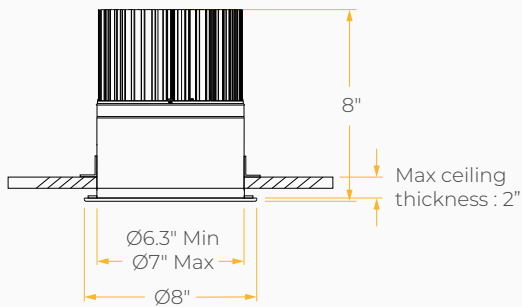

\*The White Control channel adjusts the brightness of 3000K LEDs.

**DIMENSIONS**

New Construction

Retrofit

Sloped Ceiling Adapter

**DIMENSIONS**

---