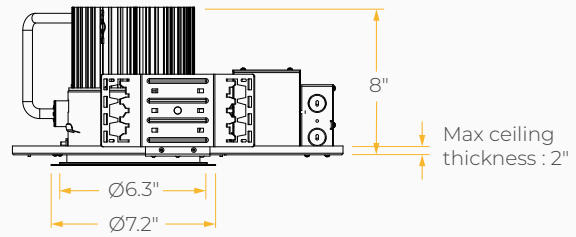

DIMENSIONS

New Construction