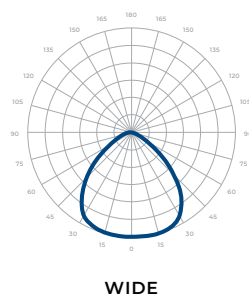

Lumen Performance (W+Hue)				
50W	R	G	B	W
	210lm	1,680lm	190lm	2,160lm
100W	R	G	B	W
	310lm	2,880lm	350lm	4,540lm

Wattage (W+Hue)		
Channel	HSV*	W
	17W	33W
50W		
100W	33W	66W

Current Consumption		
WATTAGE / VOLT	120V	277V
50W	0.44A	0.19A
100W	0.89A	0.38A

\*Beam Angle: 60° \*Tolerance ±8%

**PHOTOMETRICS**

Below is a typical photometric representation of the Rev 6 fixture. Please download IES files to ensure exact photometric value.