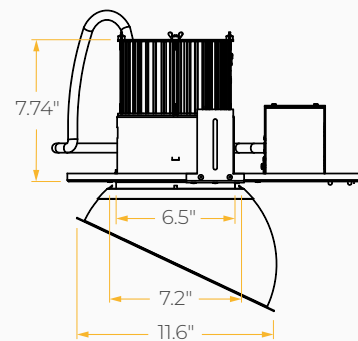

Sloped Ceiling Adapter