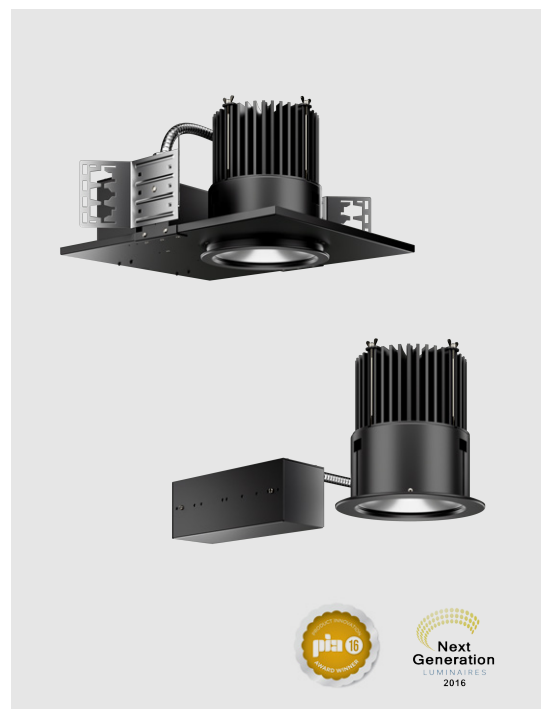

REV 6

QUIET CEILING DESIGN HIGH LUMEN RECESSED DOWNLIGHT

Housing

Aperture : Ø7" | Oversize Trim : 8" | Ceiling Cutout : 6.7"
Maximum Ceiling Thickness : 2" | Height : 8"
Weight : 13.22 lbs (New Construction), 11.02 lbs (Retrofit)

Material

Housing : Extruded Aluminum
Reflector : Flow Forming Aluminum

Power Input

W+RGB :
50W(White=25W, RGB=25W) | 120-277V
100W(White=50W, RGB=50W) | 120-277V
W+Hue :
50W(White=33W, HSV=17W) | 120-277V
100W(White=66W, HSV=33W) | 120-277V

Lumen Output

W+RGB : 3,255 lm (50W), 6,150 lm (100W)
W+Hue : 3,840 lm (50W), 7,420 lm (100W)

Dimming

DMX : High resolution dims to 0.1%

Color Quality

CRI 85

Rated Life

> 100,000 Hours (L70)

Finish

Black

White

Color Temperature

3000K

+

Archi-Color™

Optics

60°

Wide

Warranty

5 Year limited warranty

Listing

SPECIFICATION SHEET ARCHI-COLOR™ W+RGB & W+HUE

Precision Engineered For High Performance.

6-inch aperture high lumen recessed downlight utilizing Meteor Lighting's proprietary Archi-Color™ solution, that gives you True White light and unlimited RGB possibilities.

This product is compatible with all DMX control systems and follows ANSI E1.20 RDM protocol. You can now get white and RGB colors all from a single light source.

METEOR

meteor-lighting.com