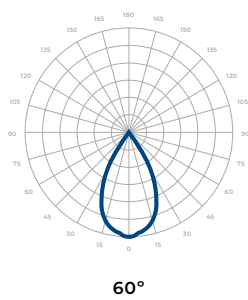

Lumen Performance (W+Hue)				
50W	R	G	B	W
	210lm	1,680lm	190lm	2,160lm
100W	R	G	B	W
	310lm	2,880lm	350lm	4,540lm

Wattage (W+Hue)		
Channel	HSV*	W
	17W	33W
50W		
100W	33W	66W

Current Consumption		
WATTAGE / VOLT	120V	277V
50W	0.44A	0.19A
100W	0.89A	0.38A

\*Beam Angle: 60° \*Tolerance ±8%

**PHOTOMETRICS**

Below is a typical photometric representation of the Rev 6 fixture. Please download IES files to ensure exact photometric value.