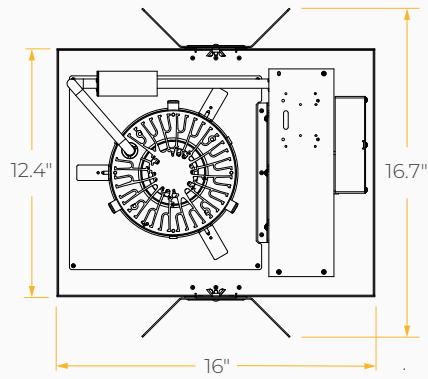

DIMENSIONS

New Construction